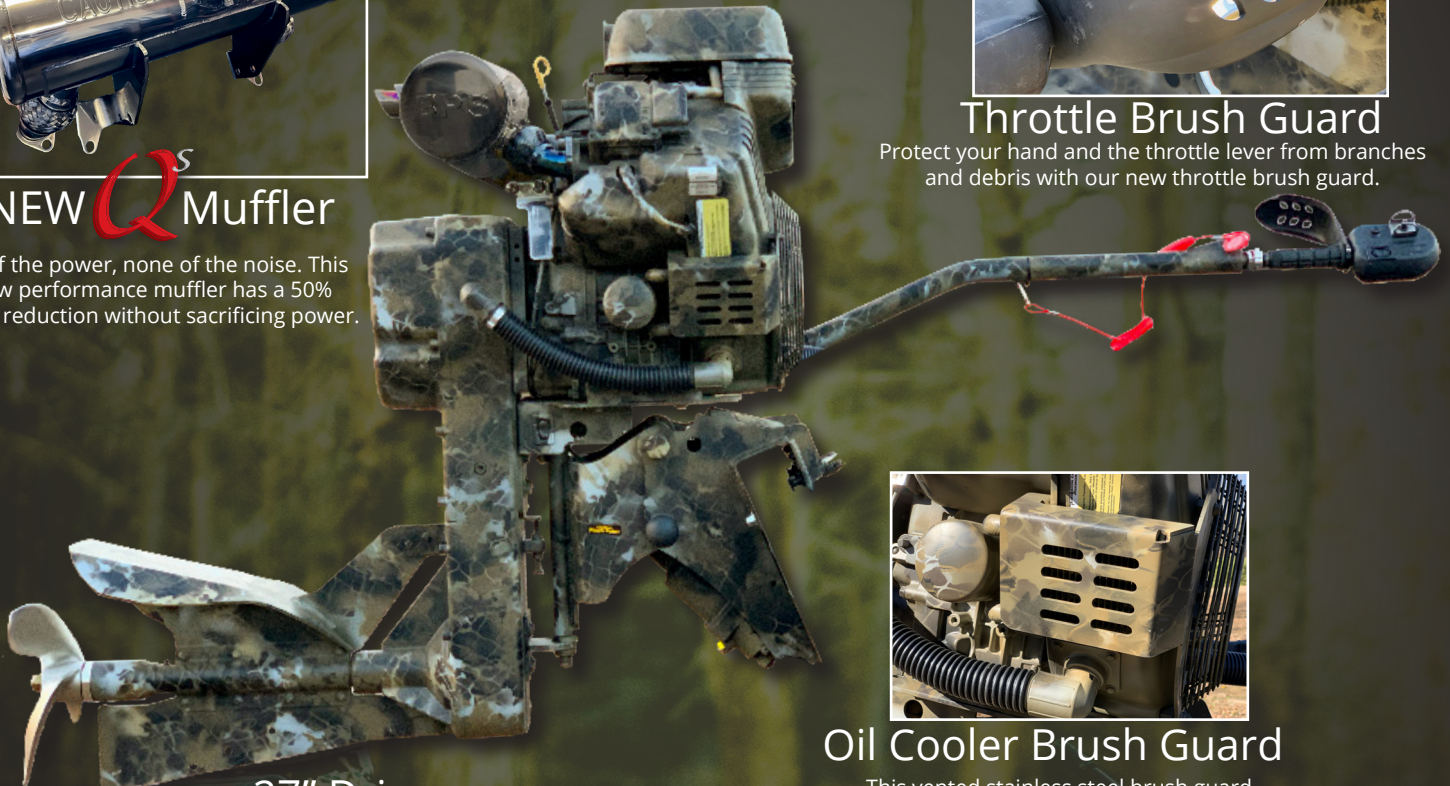

## 27" Drive

With a shorter drive this motor offers incredible maneuverability while navigating flooded timber and tight channels.