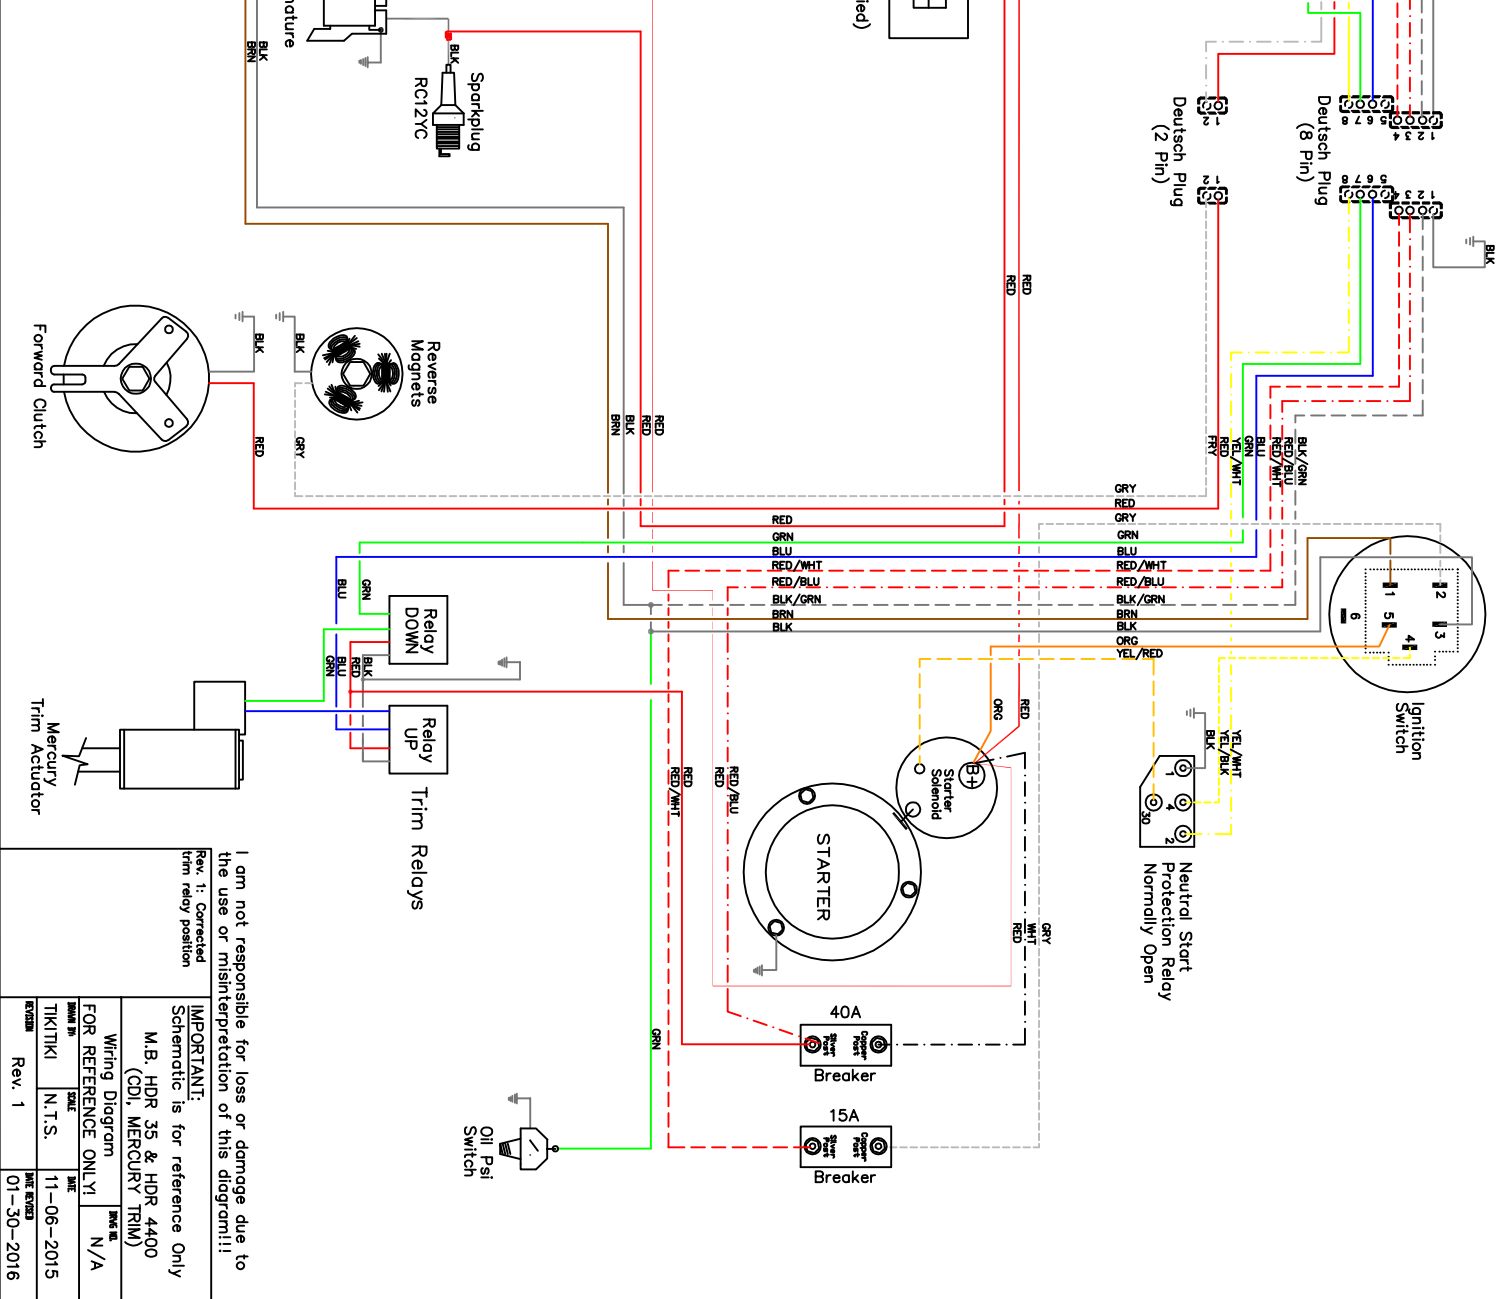

**LEGEND**

GRN • GREEN	BLK / GRN • BLACK / GREEN
YEL • YELLOW	RED / WHT • RED / WHITE
BRN • BROWN	GRY / YEL • GRAY / YELLOW
BLU • BLUE	GRN / WHT • GREEN / WHITE
BLK • BLACK	RED / BLU • RED / BLUE
WHT • WHITE	BLU / WHT • BLUE / WHITE
RED • RED	YEL / WHT • YELLOW / WHITE
ORG • ORANGE	YEL / BLK • YELLOW / BLACK
GRY • GRAY	YEL / RED • YELLOW / RED

I am not responsible for loss or damage due to the use or misinterpretation of this diagram!!!!

**IMPORTANT:**  
Schematic is for reference only  
M.B. HDR 35 & HDR 4400  
(CDI, MERCURY TRIM)

Wiring Diagram  
FOR REFERENCE ONLY!