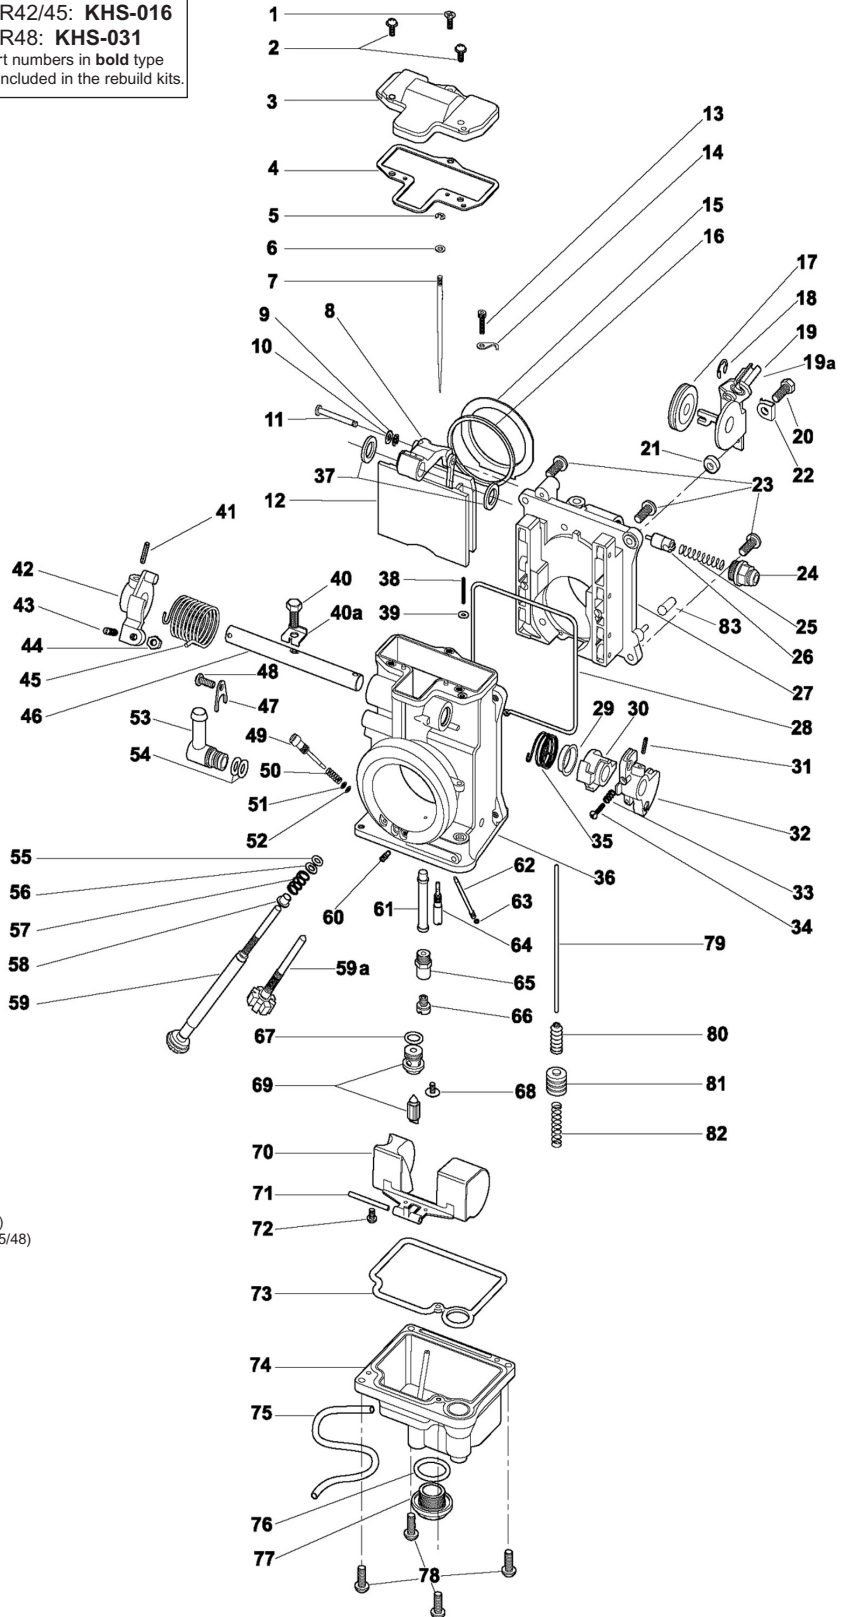

Rebuild Kit:
HSR42/45: KHS-016
HSR48: KHS-031
Part numbers in **bold type** are included in the rebuild kits.